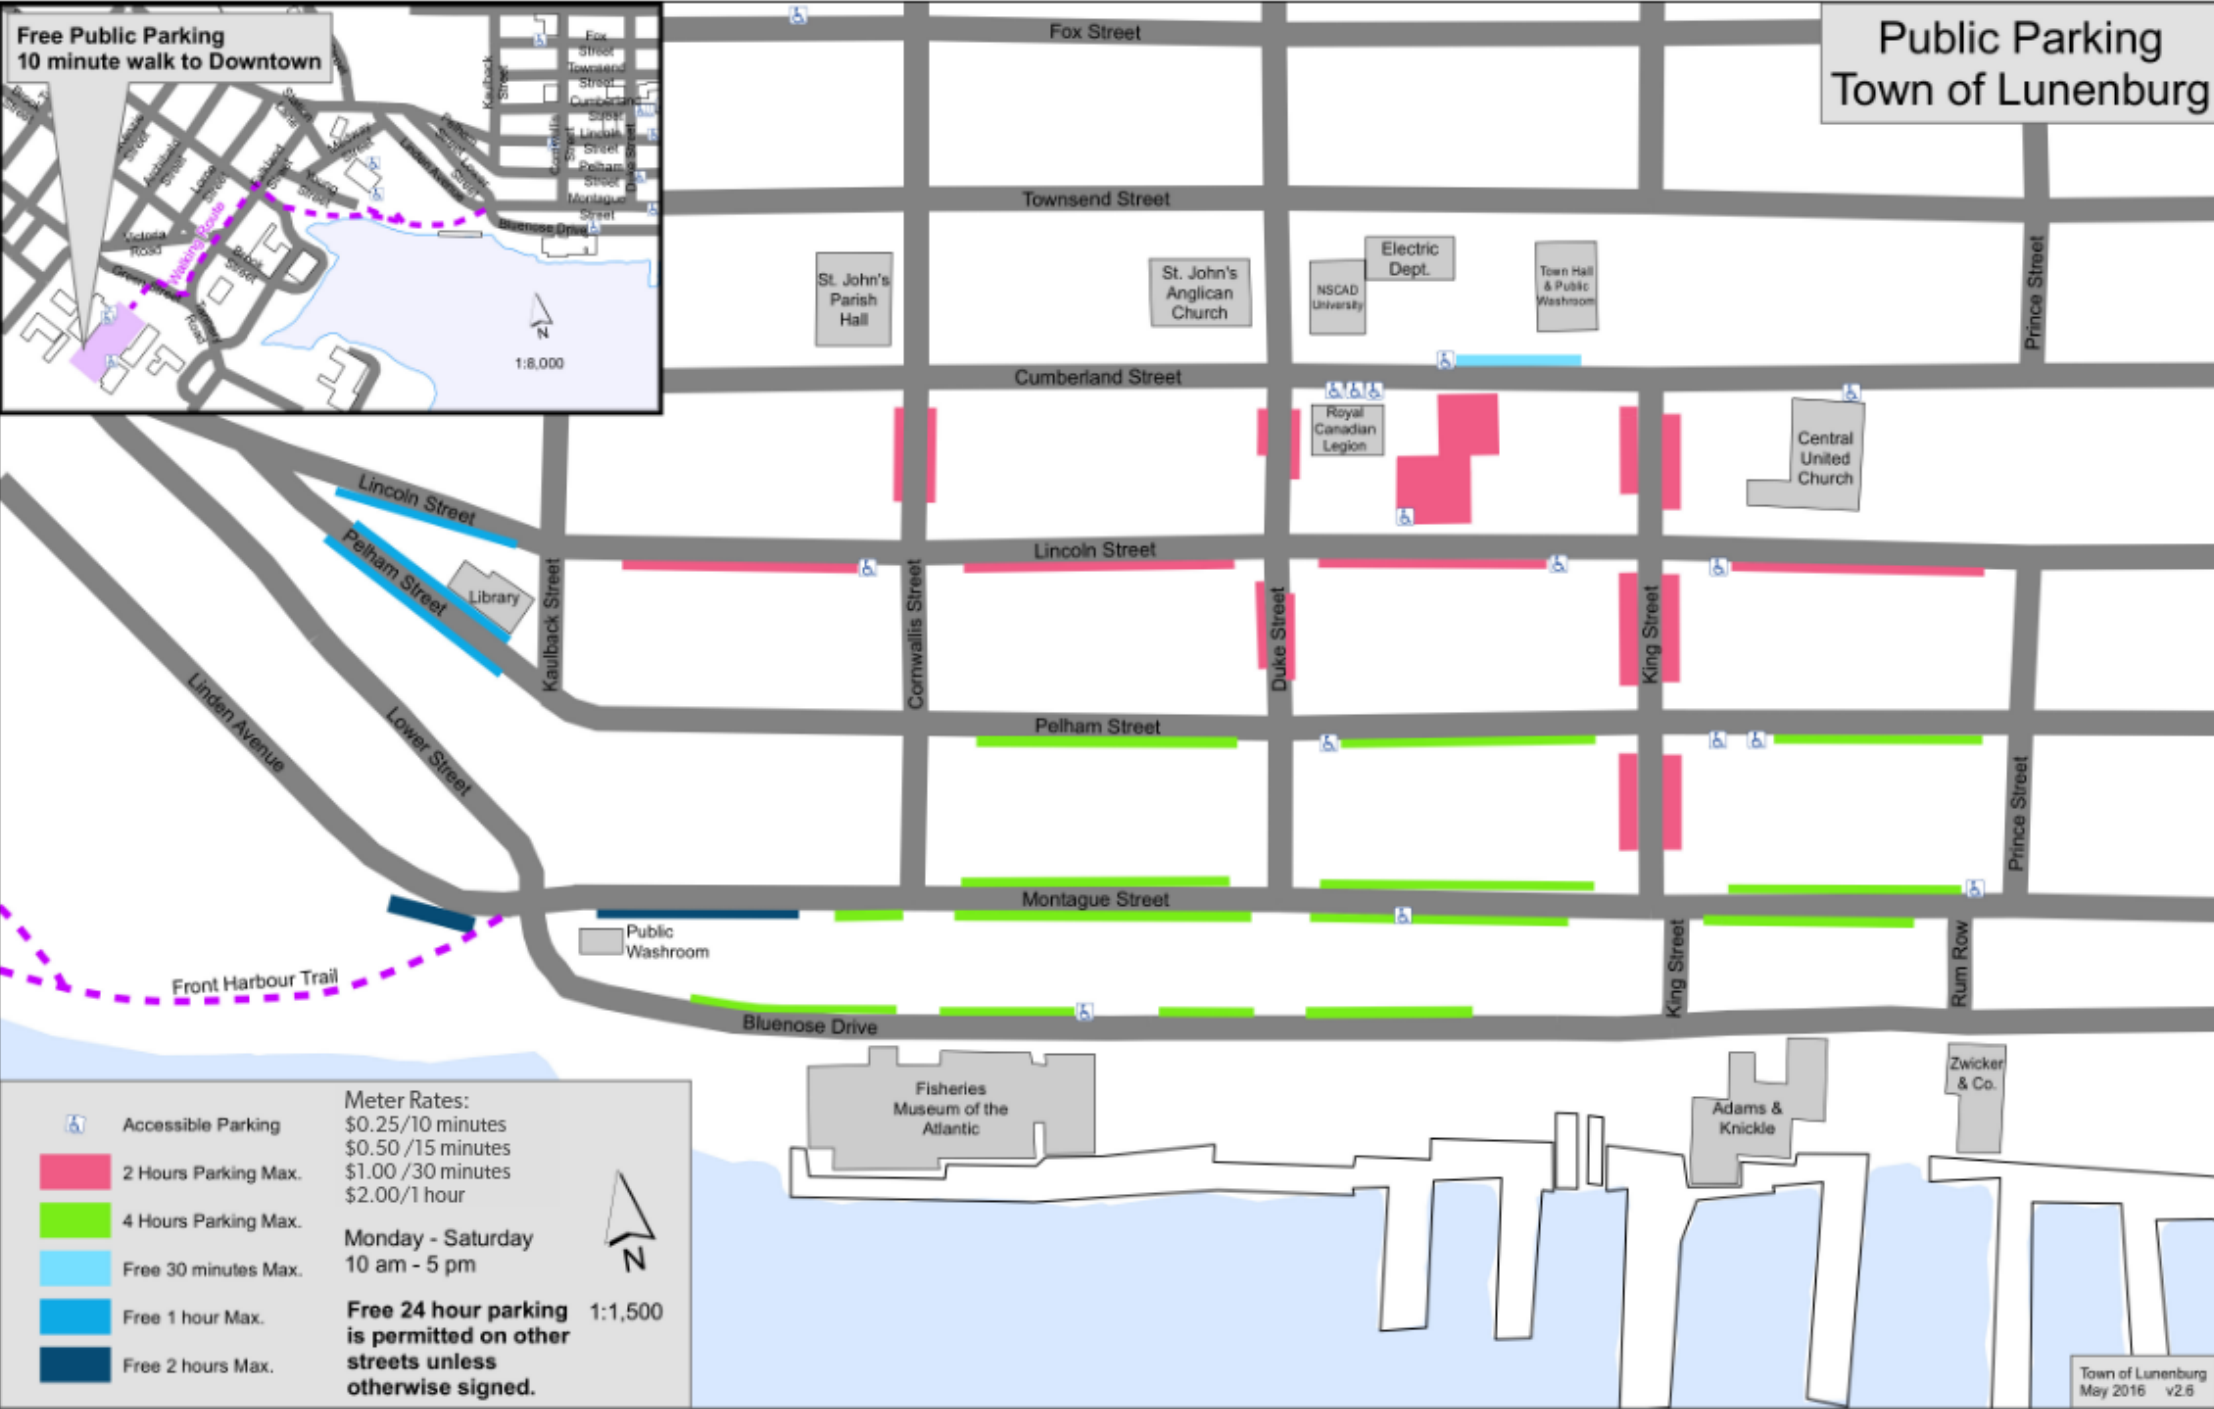

Public Parking Town of Lunenburg

	Accessible Parking
	2 Hours Parking Max.
	4 Hours Parking Max.
	Free 30 minutes Max.
	Free 1 hour Max.
	Free 2 hours Max.

Meter Rates:
 \$0.25/10 minutes
 \$0.50 /15 minutes
 \$1.00 /30 minutes
 \$2.00/1 hour

Monday - Saturday
 10 am - 5 pm

Free 24 hour parking is permitted on other streets unless otherwise signed.

1:1,500