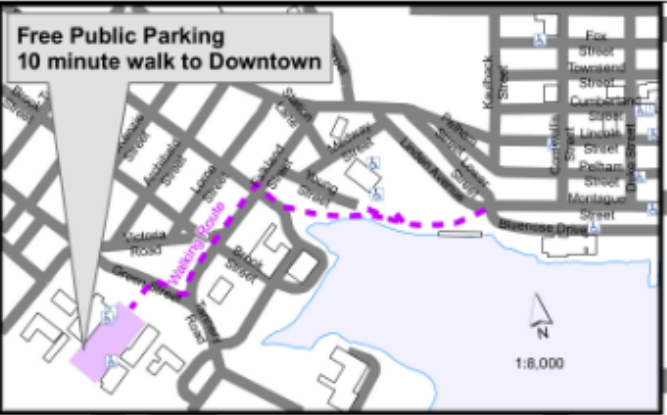

Public Parking Town of Lunenburg

	Accessible Parking
	2 Hours Parking Max.
	4 Hours Parking Max.
	Free 30 minutes Max.
	Free 1 hour Max.
	Free 2 hours Max.

Meter Rates:
 \$0.25/10 minutes
 \$0.50 /15 minutes
 \$1.00 /30 minutes
 \$2.00/1 hour

Monday - Saturday
 10 am - 5 pm

Free 24 hour parking is permitted on other streets unless otherwise signed.

1:1,500